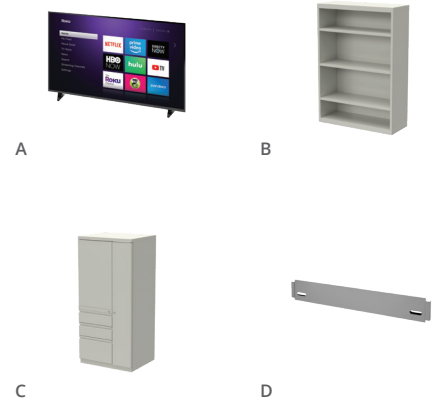

- A | 50" Flat Screen
- B | 4 High Bookcase
- C | Wardrobe / Cupboard Tower
- D | Modesty Panels*